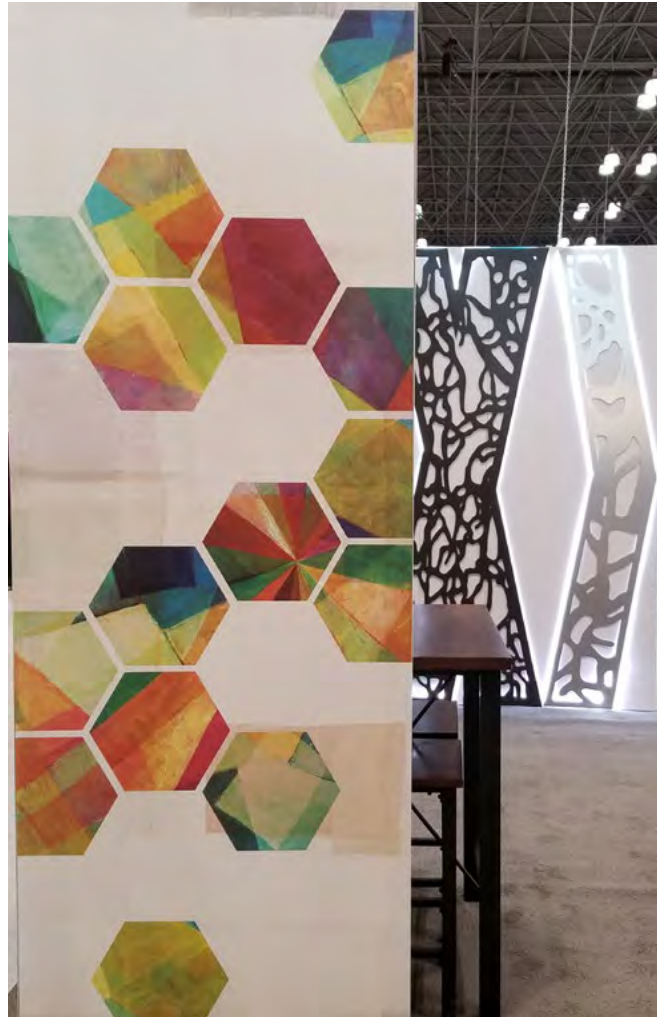

TRADESHOWS