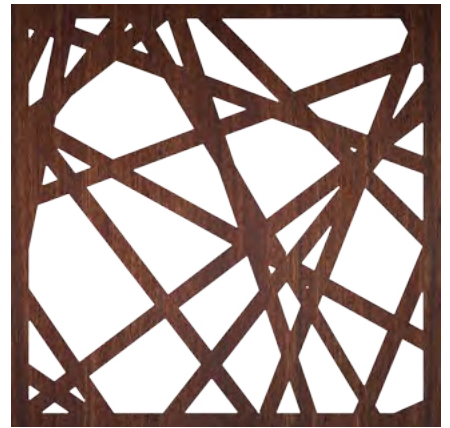

Palomar

800.678.6540