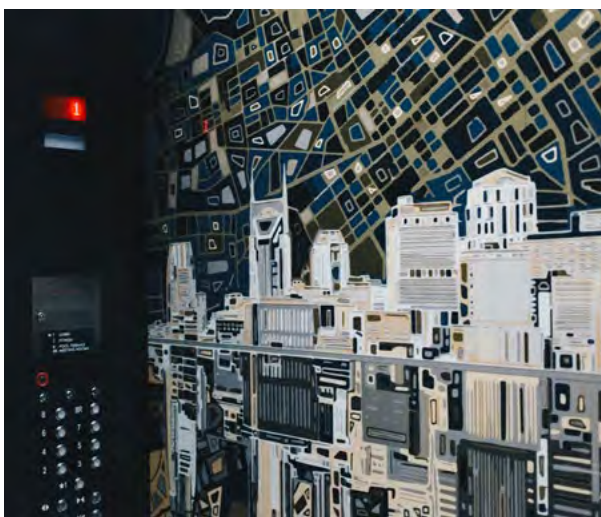

ELEVATORS

: SCRATCH RESISTANT ALUMINUM

Artline Scratch Resistant Metal prints are lightweight, durable, and made with recycled material. Our Scratch Resistant Metal offers unsurpassed color vibrancy, exceptional detail and color resolution and will not fade in direct sunlight.

- Meets Class B flame spread index 75 or less and smoke developed index 450 or less
- Corners available in 1/8" radius or square cut
- Hoffman Scratch Tester result of 1800
- Fade and Stain resistant
- Chemical and ammonia resistant
- Moisture resistant