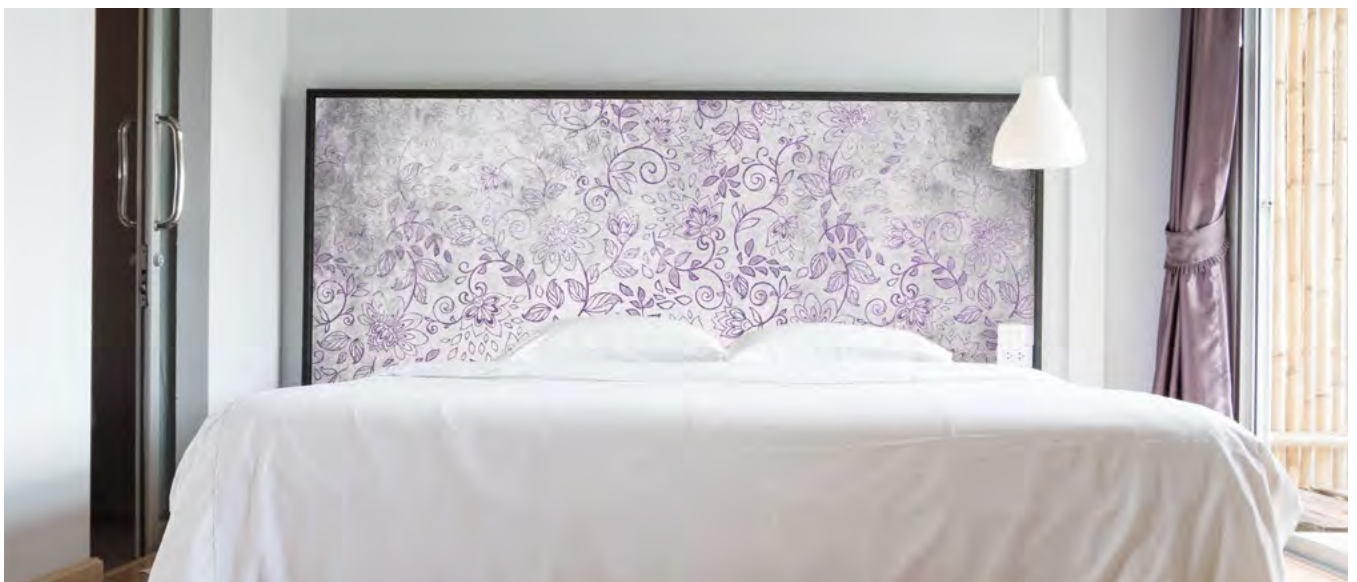

CANVAS : GALLERY WRAPPED / FRAMED

WALL COVERING : MAKING ART BIG

ACRYLIC : CLEAR AND COLORS

ALUMINUM : METAL OPTIONS

LASERCUT

: ARTISTIC OPPORTUNITY

The options for lasercuts are endless, room dividers, ornamental ceilings, backlit focal walls, wall art, anything you can imagine. The design can be one of our existing patterns or we can create something based off of your projects location, a sketch or a collaboration between you and our art department.