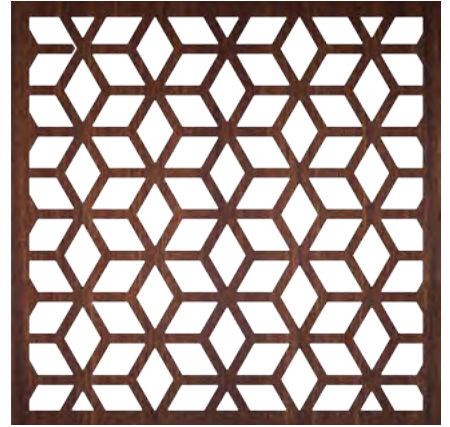

Aluminum Substrate:
Available in: 1/8" and 1/4"
(1/8" is standard)

Ice Dreams

Sea Fan

Branches

Dragon Claw

Waterfall

Casablanca

Diamond