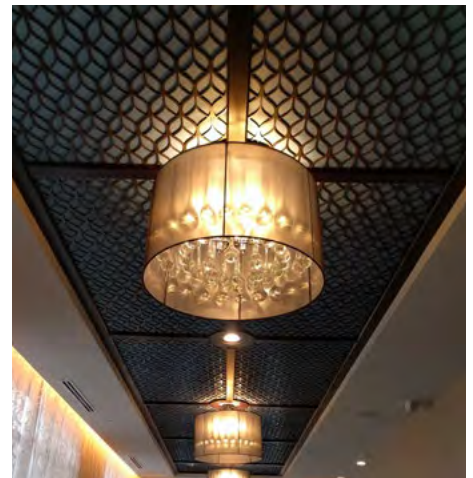

CANVAS : GALLERY WRAPPED / FRAMED

WALL COVERING : MAKING ART BIG

ACRYLIC : CLEAR AND COLORS

ALUMINUM : METAL OPTIONS

LASERCUT

: ARTISTIC OPPORTUNITY

The options for lasercuts are endless, room dividers, ornamental ceilings, backlit focal walls, wall art, anything you can imagine. The design can be one of our existing patterns or we can create something based off of your projects location, a sketch or a collaboration between you and our art department.