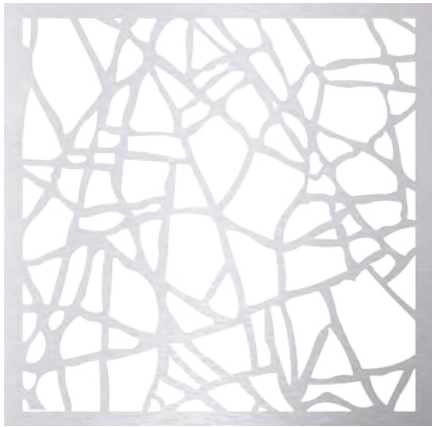

Ice Dreams

800.678.6540