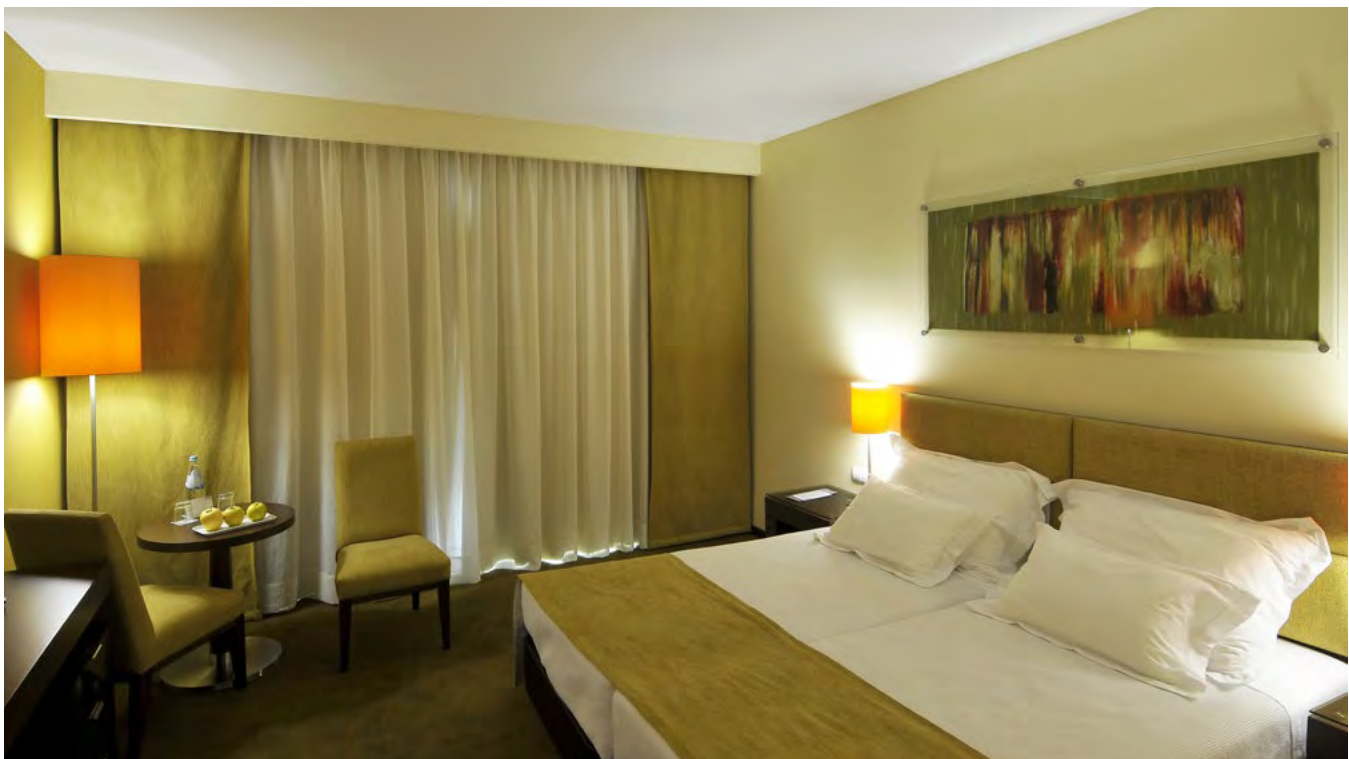

CANVAS : GALLERY WRAPPED / FRAMED

WALL COVERING : MAKING ART BIG

ACRYLIC : CLEAR AND COLORS

ALUMINUM : METAL OPTIONS

LASERCUT

: ARTISTIC OPPORTUNITY

The options for lasercuts are endless, room dividers, ornamental ceilings, backlit focal walls, wall art, anything you can imagine. The design can be one of our existing patterns or we can create something based off of your projects location, a sketch or a collaboration between you and our art department.