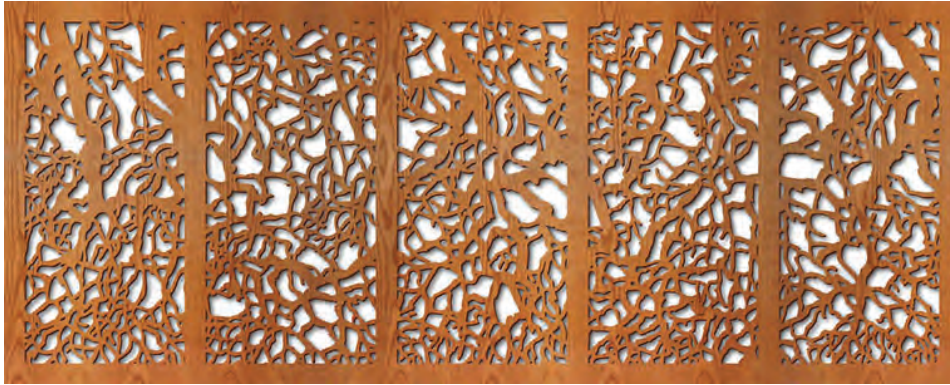

Art on Wood Renderings

Samples of Patterns

Branches