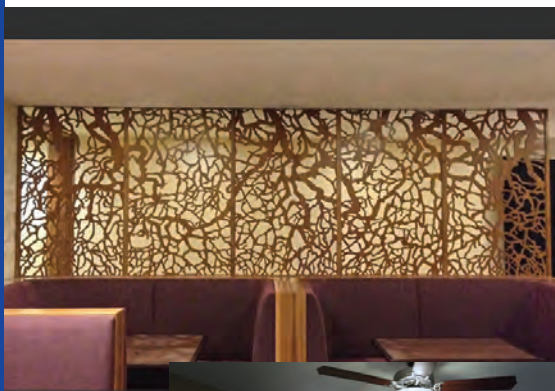

Art on Wood

An artwork cut into a custom sized flat piece of wood.
Custom panels can be used many different ways:

Components to cabinet doors or other furniture applications

Built-in for room divider partitions or privacy screens

Design element directly mounted to walls, ceilings or archways, Return air registers, and Window coverings.

We can scale or modify these artworks, or create a new artwork from your provided sketch or photo.