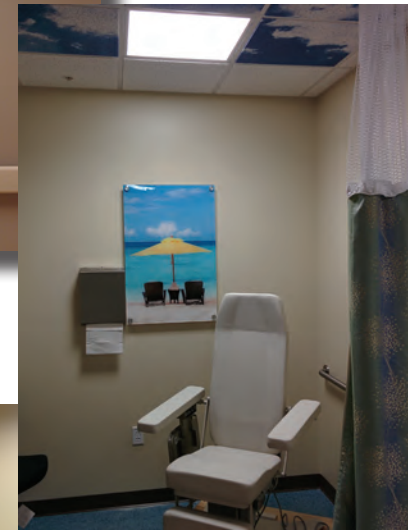

Waterfalls

Persian Circles

Spirals

Pattern Art

Pattern Art is a flexible media that can be displayed floating between glass or mounted to matboard. It is self-adhering and bonds with glass instantly, or mount it to matboard with a few seconds of heat. Each piece is hand made and hand painted. Three patterns to choose from; any shape, any size, any color.

Project Portfolio

Stony Brook Pre Op Center, NY

Framed Pieces
Installed

Project Portfolio

VA Tampa, Florida

Project Portfolio

VA Tampa, Florida

Project Portfolio