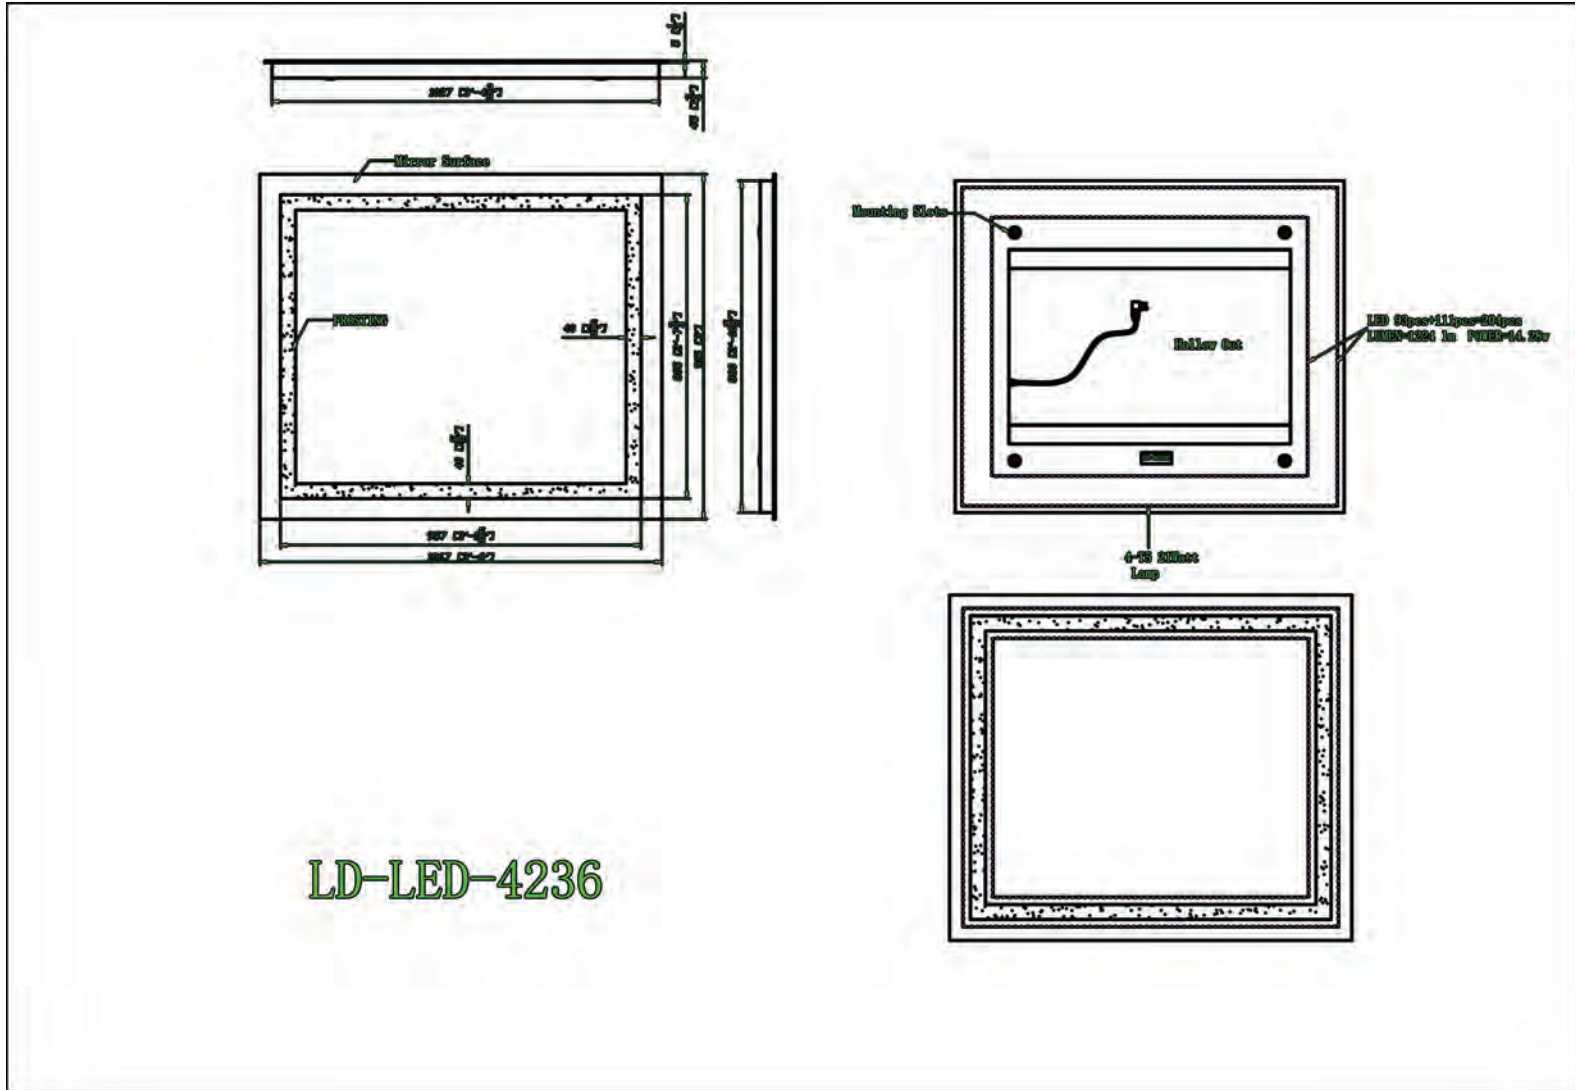

Waterfalls

Persian Circles

Spirals

Pattern Art

Pattern Art is a flexible media that can be displayed floating between glass or mounted to matboard. It is self-adhering and bonds with glass instantly, or mount it to matboard with a few seconds of heat. Each piece is hand made and hand painted. Three patterns to choose from; any shape, any size, any color.

Roll Up Display Systems

Light Box

WIDTH x LENGTH options

54 in x 985 in and 1970 in

60 in x 38780 and 1970 in

120 in x 1970 in

Lighted Mirror Spec Sheet for LED Mirrors

Lighted Mirror Spec Sheet for T5 Mirrors