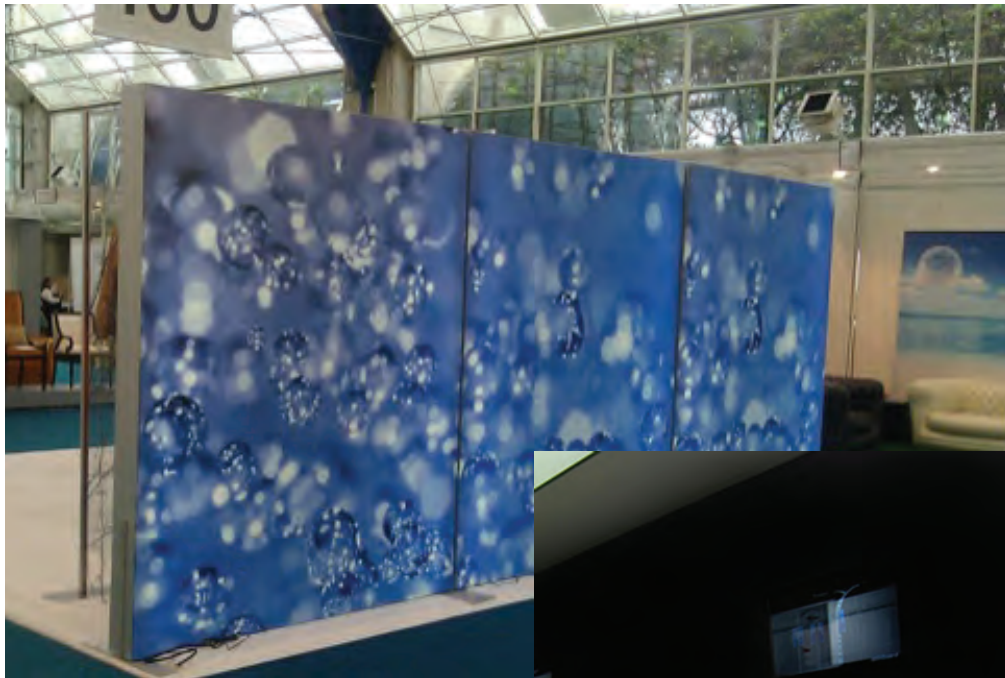

Tradeshow Example

The so-called Light Guide Plate (LGP) is a thin high-tech acrylic plate with a grating pattern of V-grooves or laser dots that have been made computer-controlled. The grating pattern in the acrylic plate is determined separately for each measure and provides a smooth and uniform light output. The light itself is obtained by LED strips with are placed into the side of the acrylic plate. LED lighting works on 12 volts, is very economical, has a long life and is absolutely safe in public spaces!

Waterfalls

Persian Circles

Spirals

Pattern Art

Pattern Art is a flexible media that can be displayed floating between glass or mounted to matboard. It is self-adhering and bonds with glass instantly, or mount it to matboard with a few seconds of heat. Each piece is hand made and hand painted. Three patterns to choose from; any shape, any size, any color.