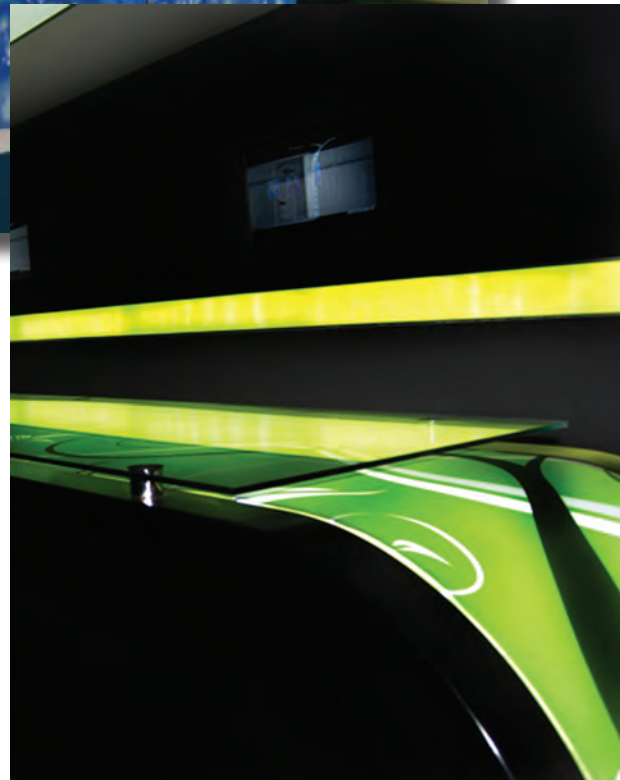

Tradeshow Example

The so-called Light Guide Plate (LGP) is a thin high-tech acrylic plate with a grating pattern of V-grooves or laser dots that have been made computer-controlled. The grating pattern in the acrylic plate is determined separately for each measure and provides a smooth and uniform light output. The light itself is obtained by LED strips with are placed into the side of the acrylic plate. LED lighting works on 12 volts, is very economical, has a long life and is absolutely safe in public spaces!