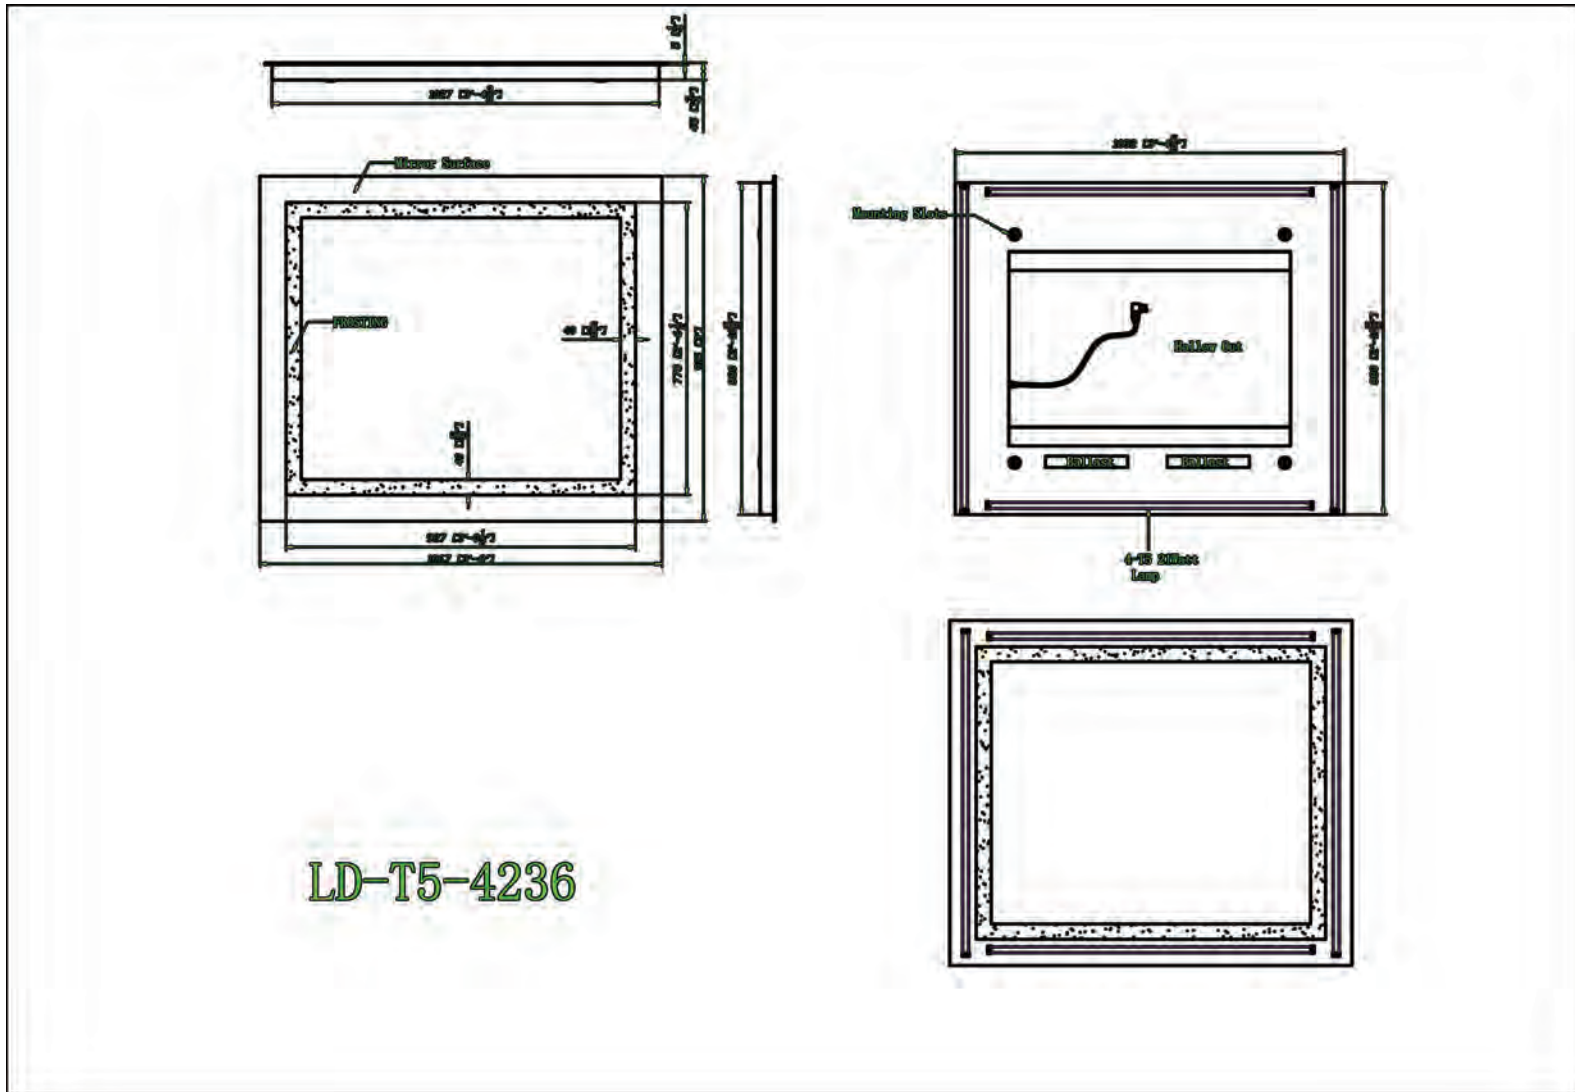

Waterfalls

Persian Circles

Spirals

Pattern Art

Pattern Art is a flexible media that can be displayed floating between glass or mounted to matboard. It is self-adhering and bonds with glass instantly, or mount it to matboard with a few seconds of heat. Each piece is hand made and hand painted. Three patterns to choose from; any shape, any size, any color.

Roll Up Display Systems

Light Box

WIDTH x LENGTH options

54 in x 985 in and 1970 in

60 in x 38780 and 1970 in

120 in x 1970 in

Lighted Mirror Spec Sheet for LED Mirrors

Lighted Mirror Spec Sheet for T5 Mirrors