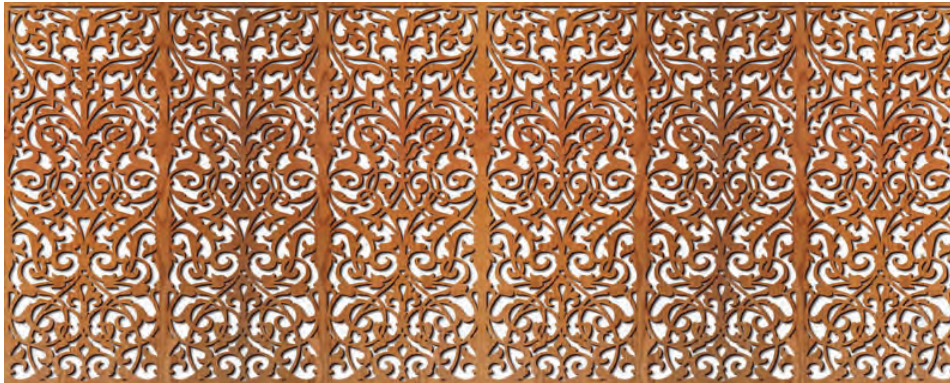

Art on Wood Renderings

Samples of Patterns

Branches

Circle

Hexagon Puzzle

Ornate

Japanese Circles

Bamboo

Waterfalls

Persian Circles

Spirals

Pattern Art

Pattern Art is a flexible media that can be displayed floating between glass or mounted to matboard. It is self-adhering and bonds with glass instantly, or mount it to matboard with a few seconds of heat. Each piece is hand made and hand painted. Three patterns to choose from; any shape, any size, any color.