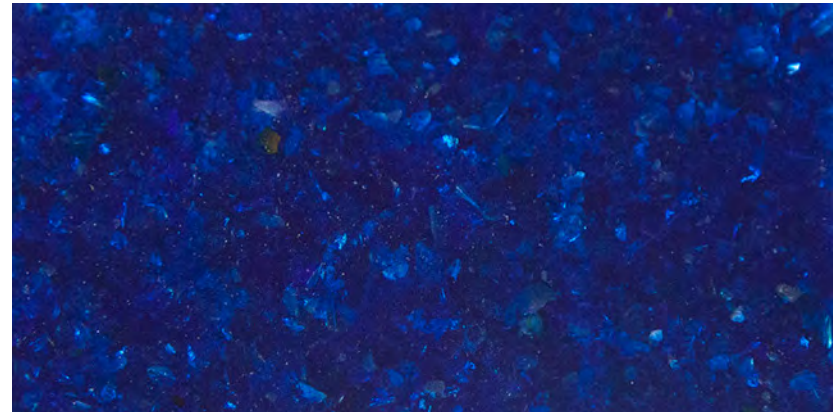

Artline Designer Acrylics Granite and Minerals

Indian-amber-9509g-2

emerald_mica_9506n_1

wisteria-mica-9506x_1

azulite-quartz-9506b-1

Samples of patterns, textures, and colors are representative
but not necessarily exact reproductions of actual products.
Transparent, and translucent colors will appear opaque on your monitor and
cannot be represented here.

Artline Designer Acrylics Granite and Minerals

amethyst-9506a-1

Samples of patterns, textures, and colors are representative
but not necessarily exact reproductions of actual products.
Transparent, and translucent colors will appear opaque on your monitor and
cannot be represented here.