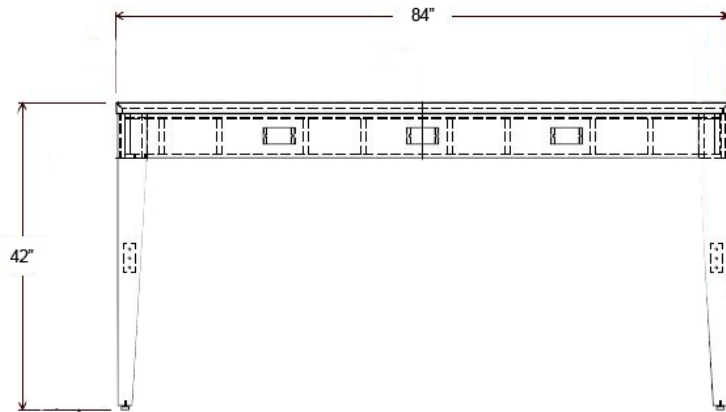

## Community Table

Material for Tabletop:  
<http://www.artlinegroup.com/supplement/ArtlineSRAluminum.pdf>

1 Midland Avenue  
Hicksville NY 11801  
Phone: 516 931 5550  
[www.artlinegroup.com](http://www.artlinegroup.com)