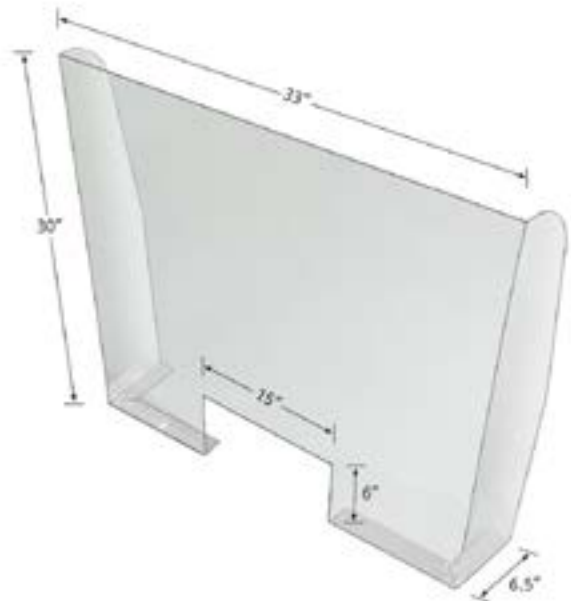

SNEEZE GUARD - CHECK LANE

- Material PET-G, 0.040" Thick
- Width, 20"
- Height, 29.5"
- Depth, 2"

A safety screen that mounts easily to any type of countertop or desk. Includes adhesive tape for mounting.

SNEEZE GUARD - COUNTER I

- Material Acrylic, 0.177" Thick
- Width, 23.75"
- Height, 31.75"
- Depth, 6.75"
- 10" x 7" pass through

A portable safety screen that attaches to sturdy acrylic feet through sliding slots.

SNEEZE GUARD - COUNTER II

- Material PET-G, 0.040" Thick
- Width, 33"
- Height, 30"
- Depth, 6.5"
- 15" x 6" pass through

A safety screen that mounts easily to any type of countertop or desk. Includes adhesive tape for mounting.