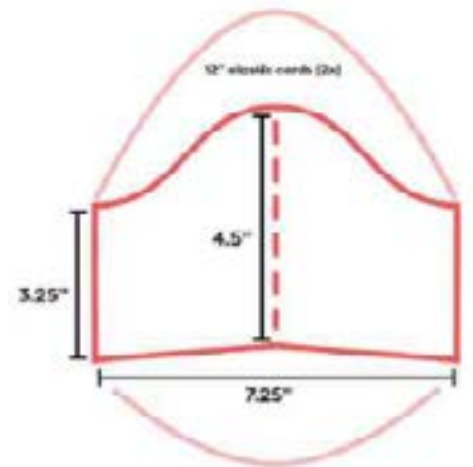

WIPE STANDS