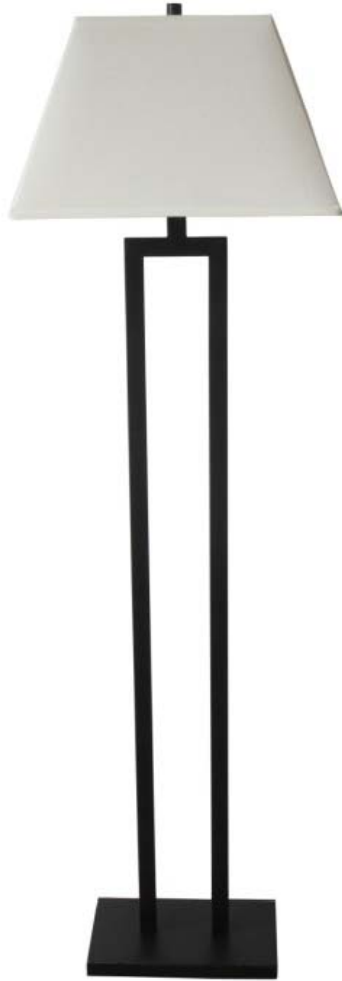

1752XX

1751

1750XX

Item #	Description	Finishes Available	Height w/Shade	Width w/Shade	# of Sockets Type	Switch Type
1750XX	Downbridge Table Lamp w/White Energy Shade, 2 Outlets	Brushed Steel	34"	17"	1/Medium Base	On/Off
1751	Bridge Floor Lamp w/White Energy Shade	Silver w/Polished Nickel	62"	16"	1/Medium Base	On/Off
1752XX	Bridge Table Lamp w/White Energy Shade, 2 Outlets	Brushed Steel	30"	14"	1/Medium Base	On/Off

12717-USB

12718

11994-XX*

Base Shown for Detail

11995*

Item #	Description	Finishes Available	Height w/Shade	Width w/Shade	# of Sockets Type	Switch Type
11994-XX*	Open Tower Table Lamp w/White Linen shade, 2 Outlets	Brushed Steel	27"	16"	1/Medium Base	On/Off
11995*	Open Tower Floor Lamp w/White Linen Shade	Brushed Steel	60"	18"	1/Medium Base	On/Off
12717-USB	Open Tower Floor Lamp w/Parchment Linen Shade, USB Port	Bronze	27"	14"	1/Medium Base	On/Off
12718	Open Tower Floor Lamp w/Parchment Linen Shade	Bronze	60"	17"	1/Medium Base	On/Off

1753XX

1755

1754

Item #	Description	Finishes Available	Height w/Shade	Width w/Shade	# of Sockets Type	Switch Type
1753XX	Open Tower Table Lamp w/White Energy Shade, 2 Outlets	Brushed Steel	25.5"	13"	1/Medium Base	On/Off
1754	Open Tower Table Lamp w/White Energy Shade	Brushed Steel	26"	14"	1/Medium Base	On/Off
1755	Open Tower Floor Lamp w/White Energy Shade	Brushed Steel	60"	17"	1/Medium Base	On/Off

12727-XUSB*

12728*

12173*

12174*

Item #	Description	Finishes Available	Height w/Shade	Width w/Shade	# of Sockets Type	Switch Type
12173*	Crisscross Table Lamp w/Parchment Linen Shade	Oil Rubbed Bronze	29"	16"	1/Medium Base	On/Off
12174*	Crisscross Floor Lamp w/Parchment Linen Shade	Oil Rubbed Bronze	62"	18"	1/Medium Base	On/Off
12727-XUSB*	Antenna Twin Lite Table Lamp w/ White Linen Shade, 1 Outlet, 1 USB	Brushed Steel	27"	18"	2/Medium Base	On/Off
12728*	Antenna Twin Lite Floor Lamp w/White Linen Shade	Brushed Steel	60"	20"	2/Medium Base	On/Off