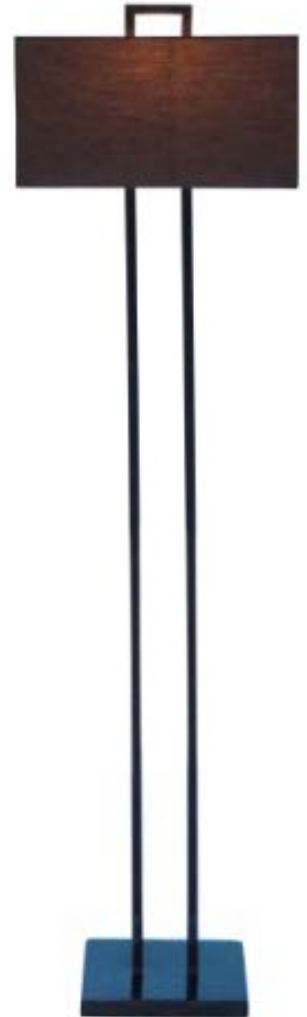

1752XX

1751

1750XX

Item #	Description	Finishes Available	Height w/Shade	Width w/Shade	# of Sockets Type	Switch Type
1750XX	Downbridge Table Lamp w/White Energy Shade, 2 Outlets	Brushed Steel	34"	17"	1/Medium Base	On/Off
1751	Bridge Floor Lamp w/White Energy Shade	Silver w/Polished Nickel	62"	16"	1/Medium Base	On/Off
1752XX	Bridge Table Lamp w/White Energy Shade, 2 Outlets	Brushed Steel	30"	14"	1/Medium Base	On/Off

12678-XUSB*

13009-XUSB*

12297-XUSB*

12298*

*Custom orders only-call for details

Item #	Description	Finishes Available	Height w/Shade	Width w/Shade	# of Sockets Type	Switch Type
12297-XUSB*	Bridge Swing Arm Table Lamp w/White Linen Shade, 1 Outlet, 1 USB Port	Satin Nickel	23"	14"	1/Medium Base	On/Off
12298*	Bridge Swing Arm Floor Lamp w/White Linen Shade	Satin Nickel	62"	17"	1/Medium Base	On/Off
12678-XUSB*	Bridge Swing Arm Table Lamp w/White Linen Shade, 1 Outlet, 1 USB Port	Satin Nickel	27"	13"	1/Medium Base	On/Off
13009-XUSB*	Bridge Table Lamp w/Parchment Linen Shade, 1 Outlet, 1 USB Port	Antique Brass	23"	10"	1/Medium Base	On/Off

12719-AB-XUSB*

12720-BS*

12742*

12743*

*Custom orders only-call for details

Item #	Description	Finishes Available	Height w/Shade	Width w/Shade	# of Sockets Type	Switch Type
12719-AB-XUSB* 12719-BS-XUSB*	Twin Light Column Table Lamp w/Cream Linen Shade, 1 Outlet, 1 USB Port	Matte Black w/Antique Brass, Matte Black w/Brushed Steel	30"	17"	2/Medium Base	On/Off
12720-BS* 12720-AB*	Twin Light Column Floor Lamp w/Cream Linen Shade	Brushed Steel Antique Brass	60"	19"	2/Medium Base	On/Off
12742*	Open Tower Table Lamp w/Black Linen Shade	Black	18"	11"	1/Medium Base	On/Off
12743*	Open Tower Floor Lamp w/Black Linen Shade	Black	59"	15"	1/Medium Base	On/Off