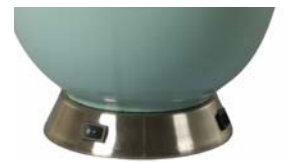

8715-XX

8728-XX

8699-XX

7790

Item #	Description	Finishes Available	Height w/Shade	Width w/Shade	# of Sockets Type	Switch Type
7790	Double Gourd Table Lamp w/Parchment Linen Shade, Twin Light	Seafoam	28.5"	16"	2/Medium Base	2 On/Off
8699-XX	Vase Table Lamp w/Parchment Linen Shade, 2 Outlets	Oxblood	25"	15"	1/Medium Base	On/Off
8715-XX	Double Gourd Table Lamp w/Parchment Linen Shade, 2 Outlets	Teal	26"	15"	1/Medium Base	On/Off
8728-XX	Vase Table Lamp w/White Linen Shade, 2 Outlets	White	24"	13"	1/Medium Base	On/Off