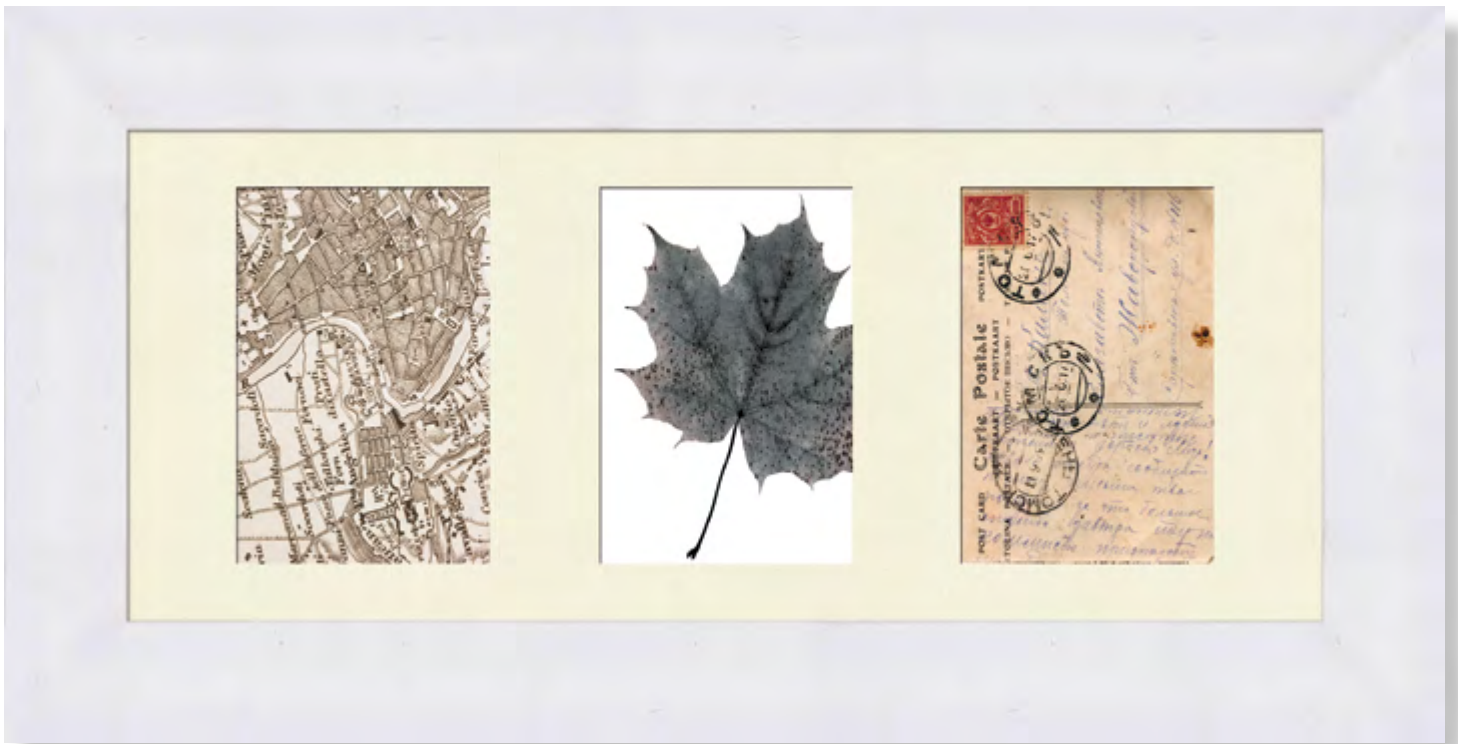

Location: Artwork (Triptic) at LR Sofa
Tag Number: 453B
Image Number: TB7-GDRB
Image Width: 4.125" (Mat Opening)
Image Height: 6.125" (Mat Opening)
Mat Color: Mojave, B132
Mat Size: 1.78" Side/Middle, 0.94" Top/Bottom

Glass Width: 19.5
Glass Height: 8"
Frame: 106274 Flat White
Frame Size: 2"
O/D Width: 23.5"
O/D Height: 12"