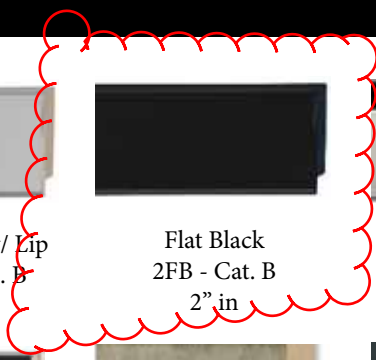

Black w/ Lip
1007740 - Cat. B
1-3/4" in

Espresso w/ Black Lip
1064740 - Cat. B
1-3/4" in

Stainless Steel w/ Lip
1010740 - Cat. B
1-3/4" in

Flat Black
2FB - Cat. B
2" in

Stainless w/ Black
1041134 - Cat. C
2" in

Stainless Steel
2SS - Cat. B
2" in

Pewter w/ Black Edge
1020730 - Cat. B
2" in

Espresso w/ Silver Edge
1064730 - Cat. B
2" in

Brushed Pewter
2PEW - Cat. B
2" in

Espresso
2ESP - Cat. B
2" in

Black w/ Champagne Accent
1011957 - Cat. B
2" in