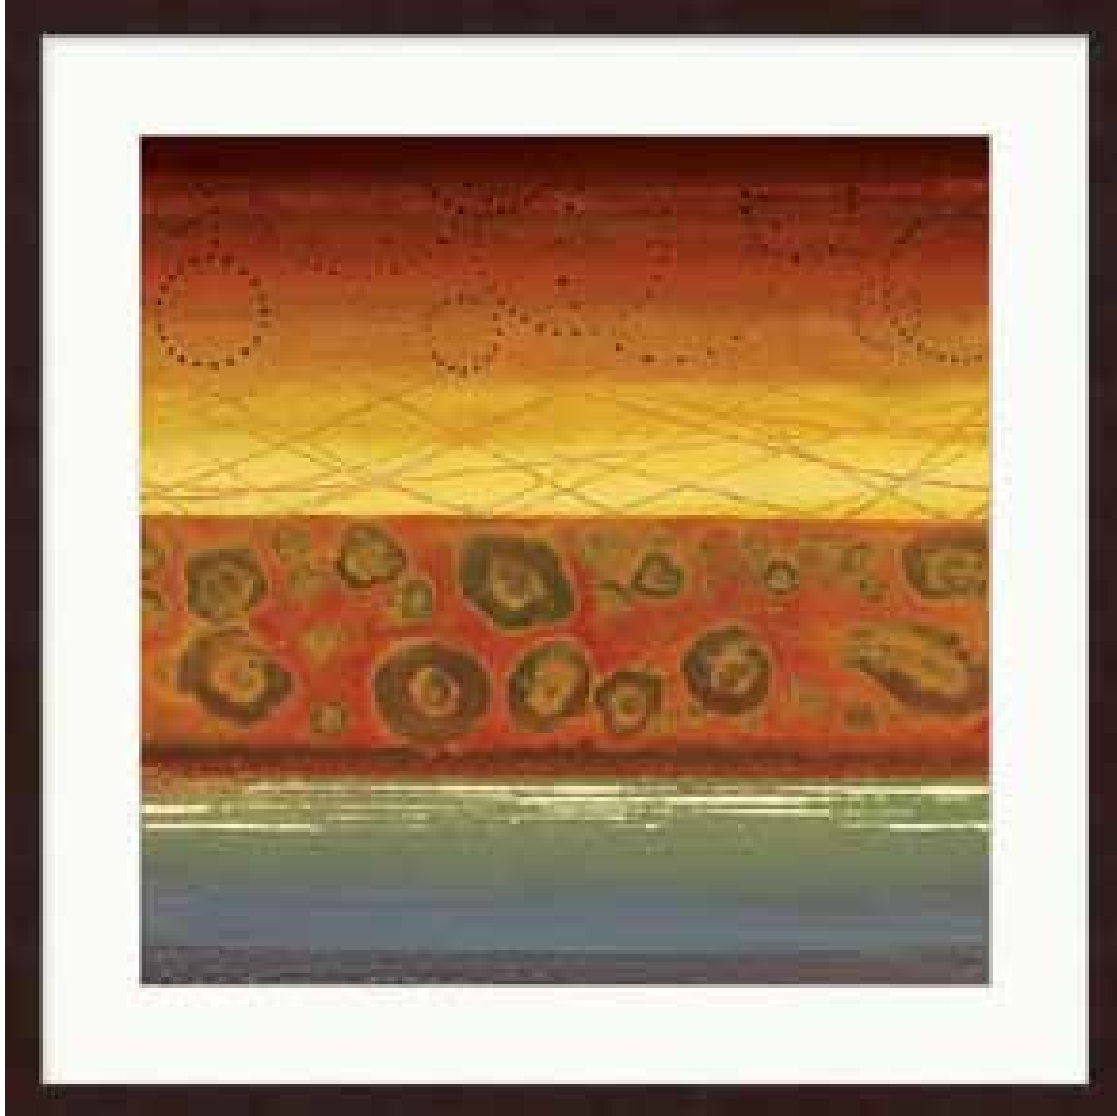

Item number: PR-501B
Description: Art @ Restroom
Title: Alegre II
Overall Dimension: 23.5w" x 23.5h"
Image Size: 18w" x 18h"
Frame #: 7440
Frame Width: 1"
Frame Finish: Bronze
Top Mat: Arctic White
1.75" All Sides
Security: 3 POINT