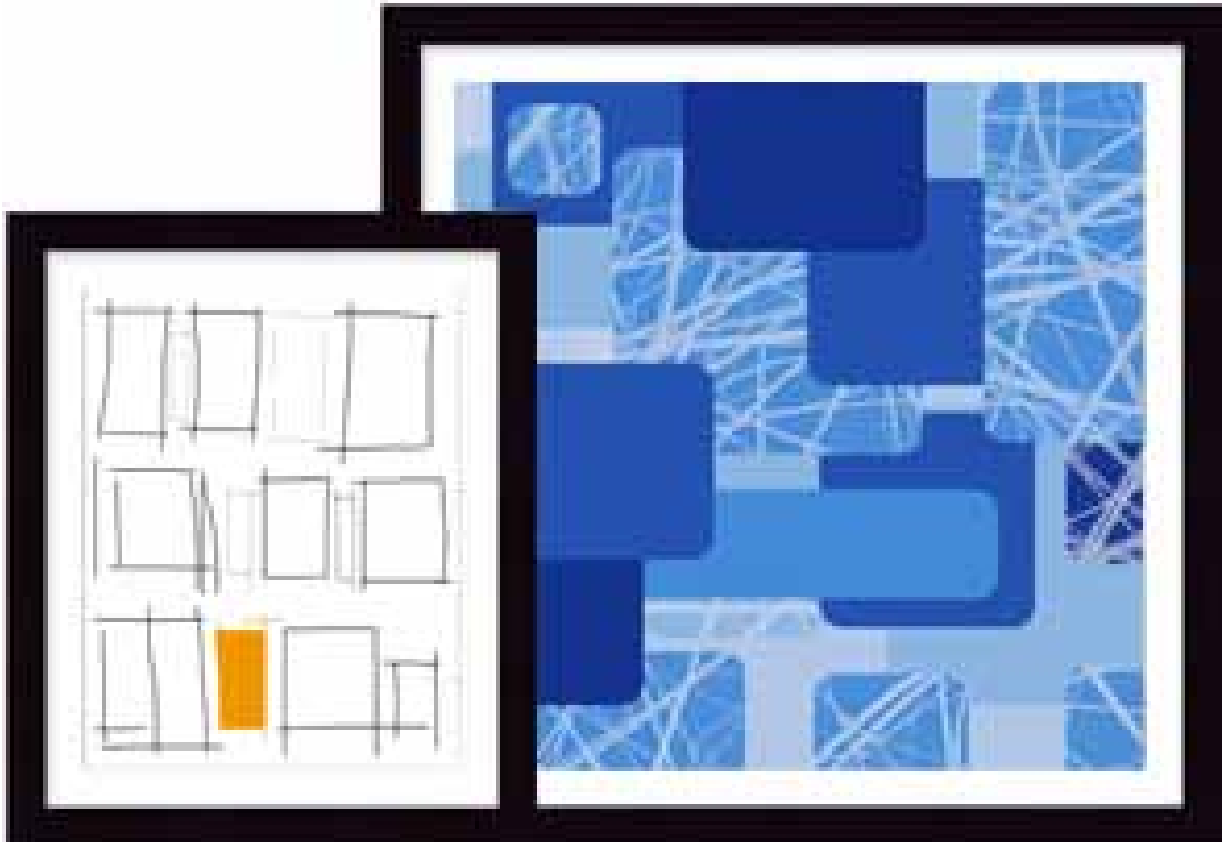

Item number: X-507
Description: Vanity Mirror
Title: Guest Bath
Overall Dimension:
Size: 33 x 40
Frame: Black Leather Stitch
Frame Width: 2
Frame Finish: Leather
Security: ZBAR

Frame Detail

Item number: X-501A

Description: Art @ Desk Shelf

Title: Cube & ABC's

Overall Dimension: 16.25w" x 16.25h"

Overall Dimension: 10.25w" x 12.25h"

Image Size: 14.75w" x 14.75h"

Image Size: 8.75w" x 10.75h"

Frame #: N1110

Frame Width: 0.875"

Frame Finish: Black

Security: 3 POINT

Item number: X-501C

Description: Art @ Desk Shelf

Title: Alone & Many Blues

Overall Dimension: 16.25w" x 16.25h"

Overall Dimension: 10.25w" x 12.25h"

Image Size: 14.75w" x 14.75h"