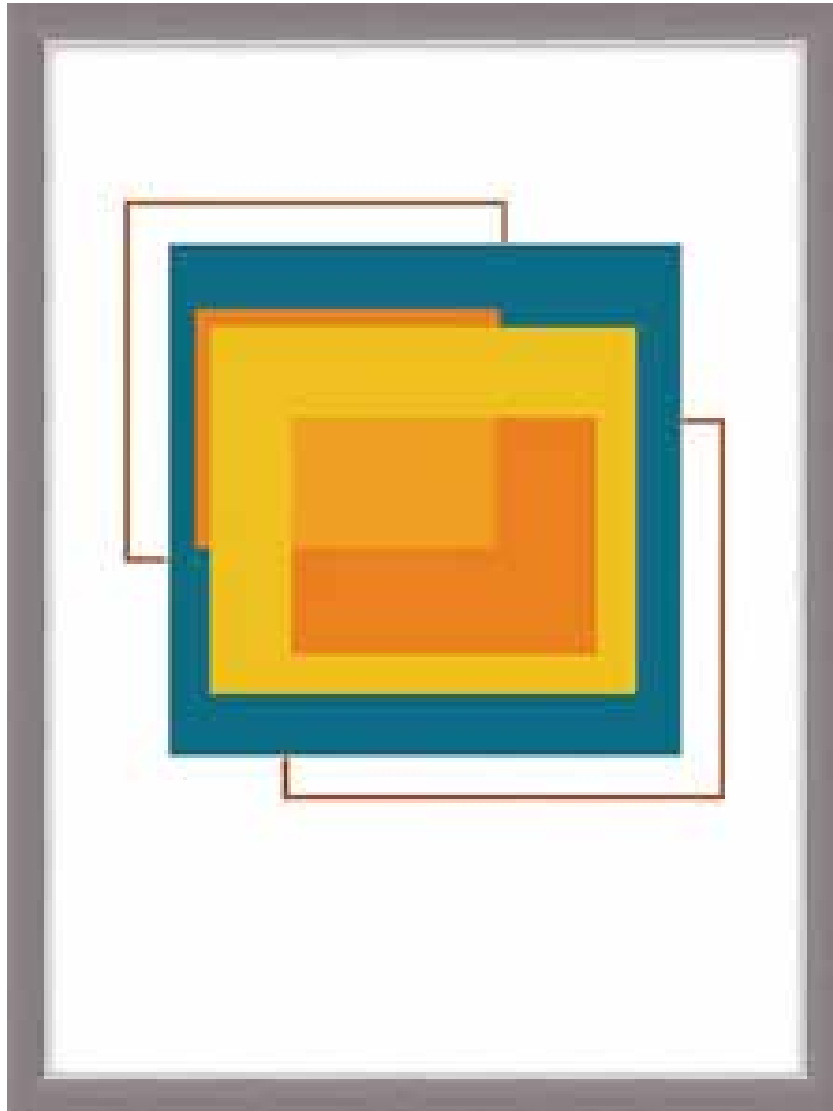

Item number: X-516
Description: Art @ Suite
Title: Cube
Overall Dimension: 21w" x 28h"
Image Size: 13.25w" x 13.25h"
Frame #: BW26966
Frame Width: 1.25"
Frame Finish: Stainless Steel
Top Mat: Very White
Top: 4.75"
Bottom: 7.75"
Sides: 2.75"
Bottom Mat: Burnt Orange
3/16" V Groove Cut
Security: 3 POINT