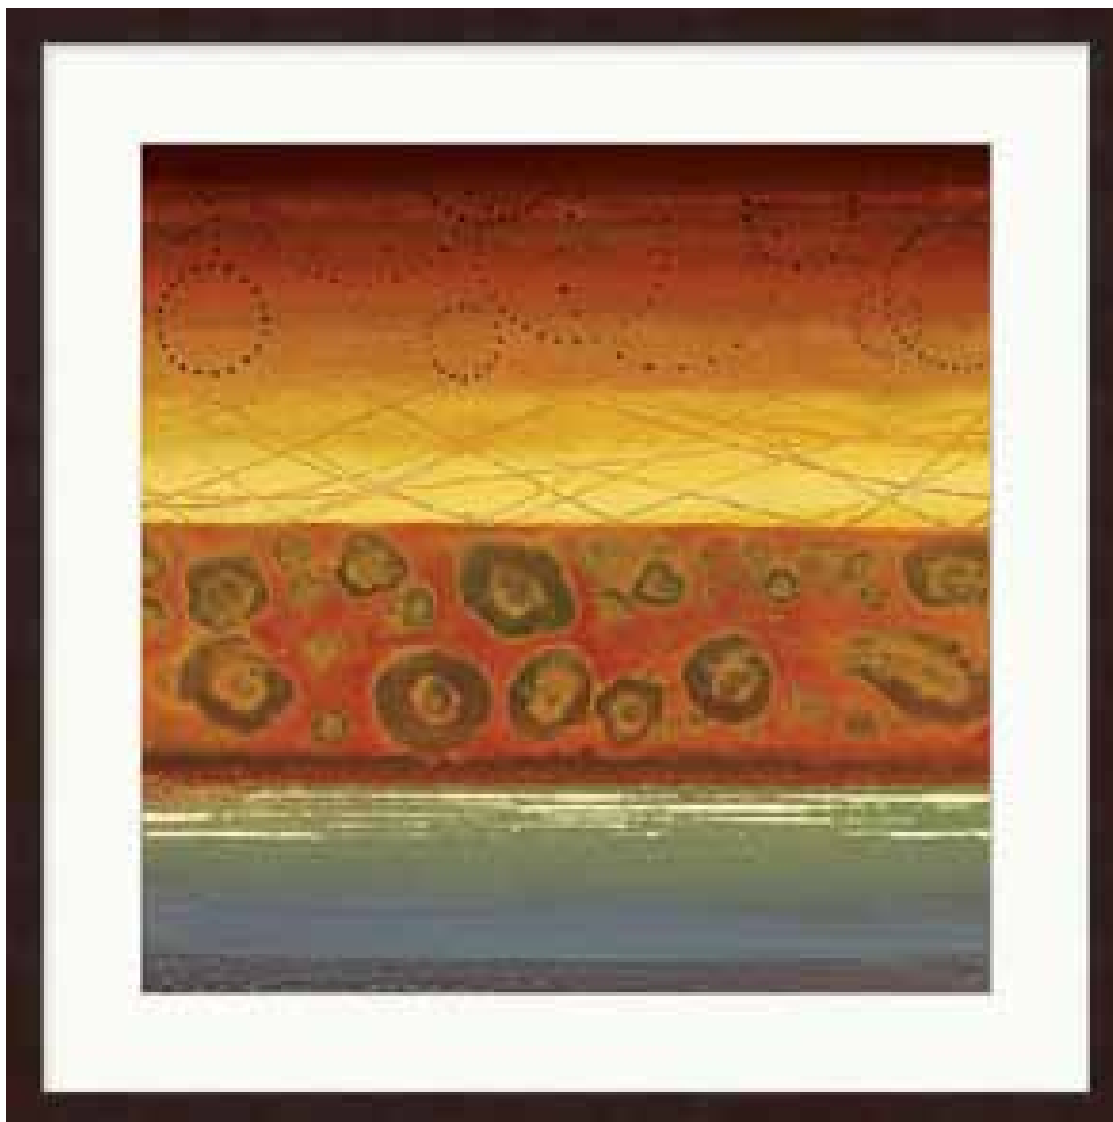

Item number: PR-501B
Description: Art @ Restroom
Title: Alegre II
Overall Dimension: 23.5w" x 23.5h"
Image Size: 18w" x 18h"
Frame #: 7440
Frame Width: 1"
Frame Finish: Bronze
Top Mat: Arctic White
1.75" All Sides
Security: 3 POINT