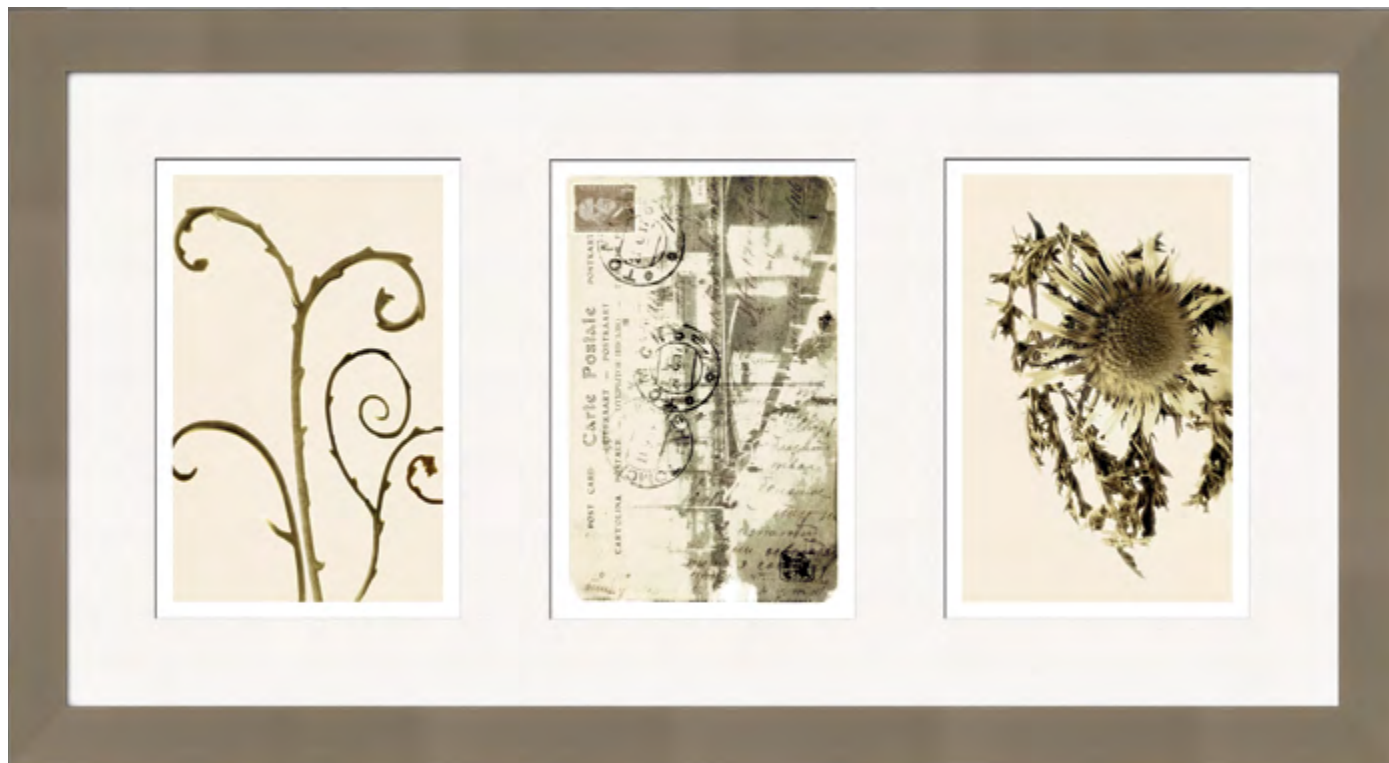

Tag Number: 451A

Image Number: TB1-GDMA

Image Width: 18"

Image Height: 20"

Mat Color: Mojave, B132

Mat Size: 2.5"

Glass Width: 23"

Glass Height: 25"

Frame: 106274

Frame Size: 2"

O/D Width: 27"

O/D Height: 29"

Location: Artwork (Triptic) at Desk

Tag Number: 451B

Image Number: TB2-GDMB

Image Width: 5.167" (Mat Opening)

Image Height: 7.25" (Mat Opening)

Mat Color: Canvas, B500

Mat Size: 1.5" Side/Middle, 1.38" Top/Bottom

Glass Width: 21.5"

Glass Height: 10"

Frame: 246.13

Frame Size: 1"

O/D Width: 23.5"