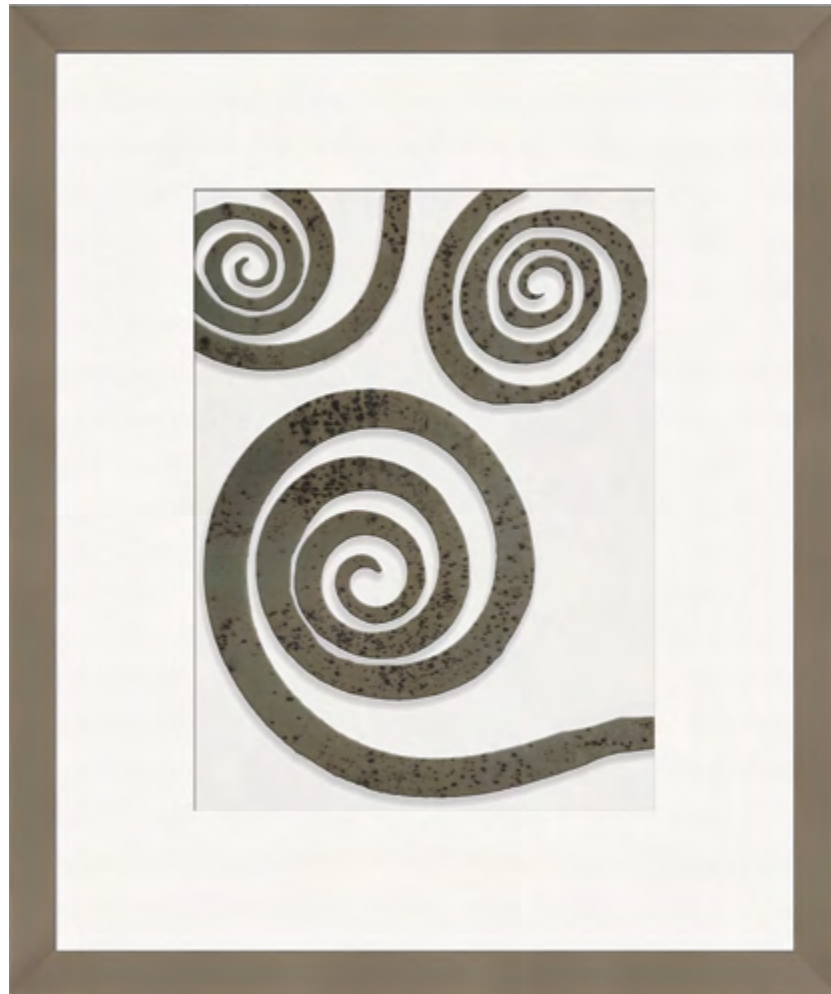

Mat Color: Smooth White, B222

Mat Size: 1"

Glass Width: 11"

Glass Height: 11"

Frame: 58541 Flat Espresso

Frame Size: 2"

O/D Width: 15"

O/D Height: 15"