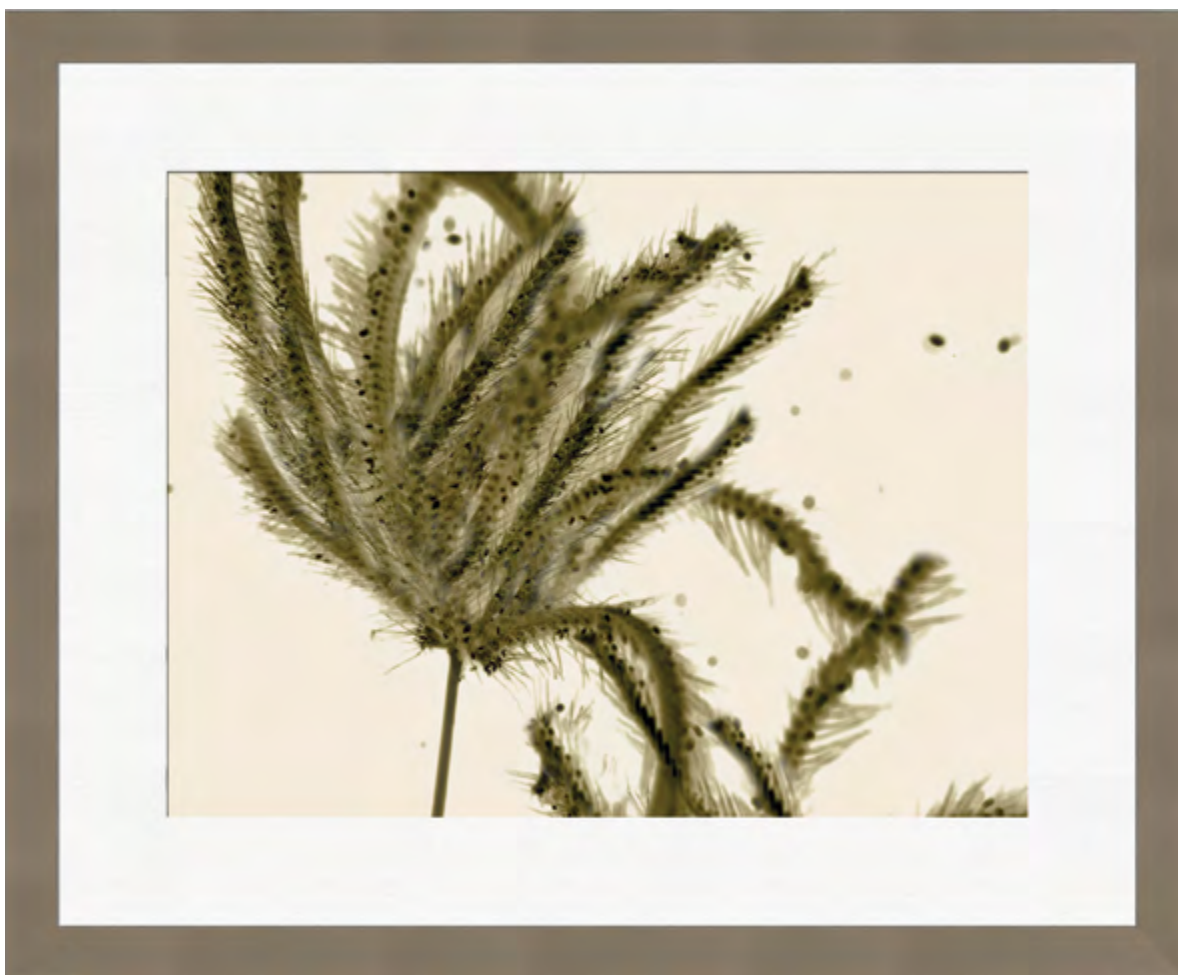

Location: Artwork (MED) at Desk

Tag Number: 451C

Image Number: TB3-GDMC

Image Width: 16.10"

Image Height: 12.10"

Mat Color: Canvas, B500

Mat Size: 2"

Glass Width: 20"

Glass Height: 16"

Frame: Michaelangelo 246.13

Frame Size: 1"

O/D Width: 22"

O/D Height: 18"