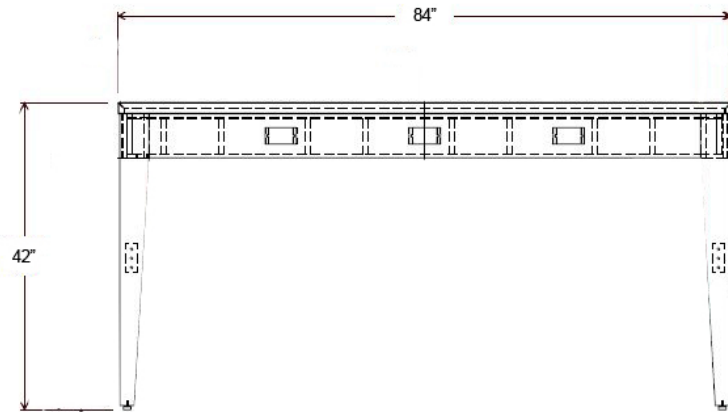

Community Table

Material for Tabletop:
<http://www.artlinegroup.com/supplement/ArtlineSRAluminum.pdf>

1 Midland Avenue
Hicksville NY 11801
Phone: 516 931 5550
www.artlinegroup.com